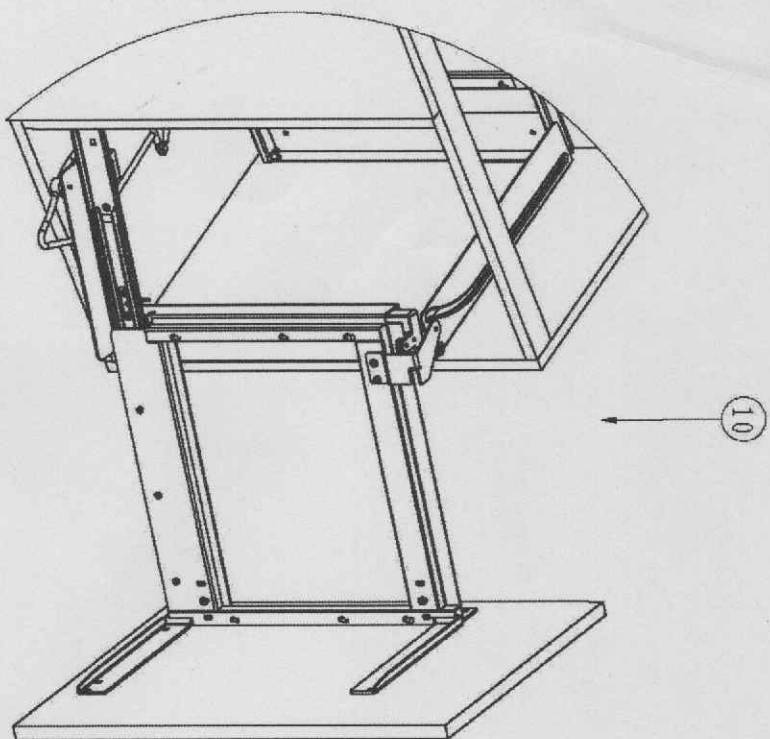

Fixing manual for E-4201

5. Fix the baskets on the door with the fixing unit (J 2PCS) and screws (K 4PCS).